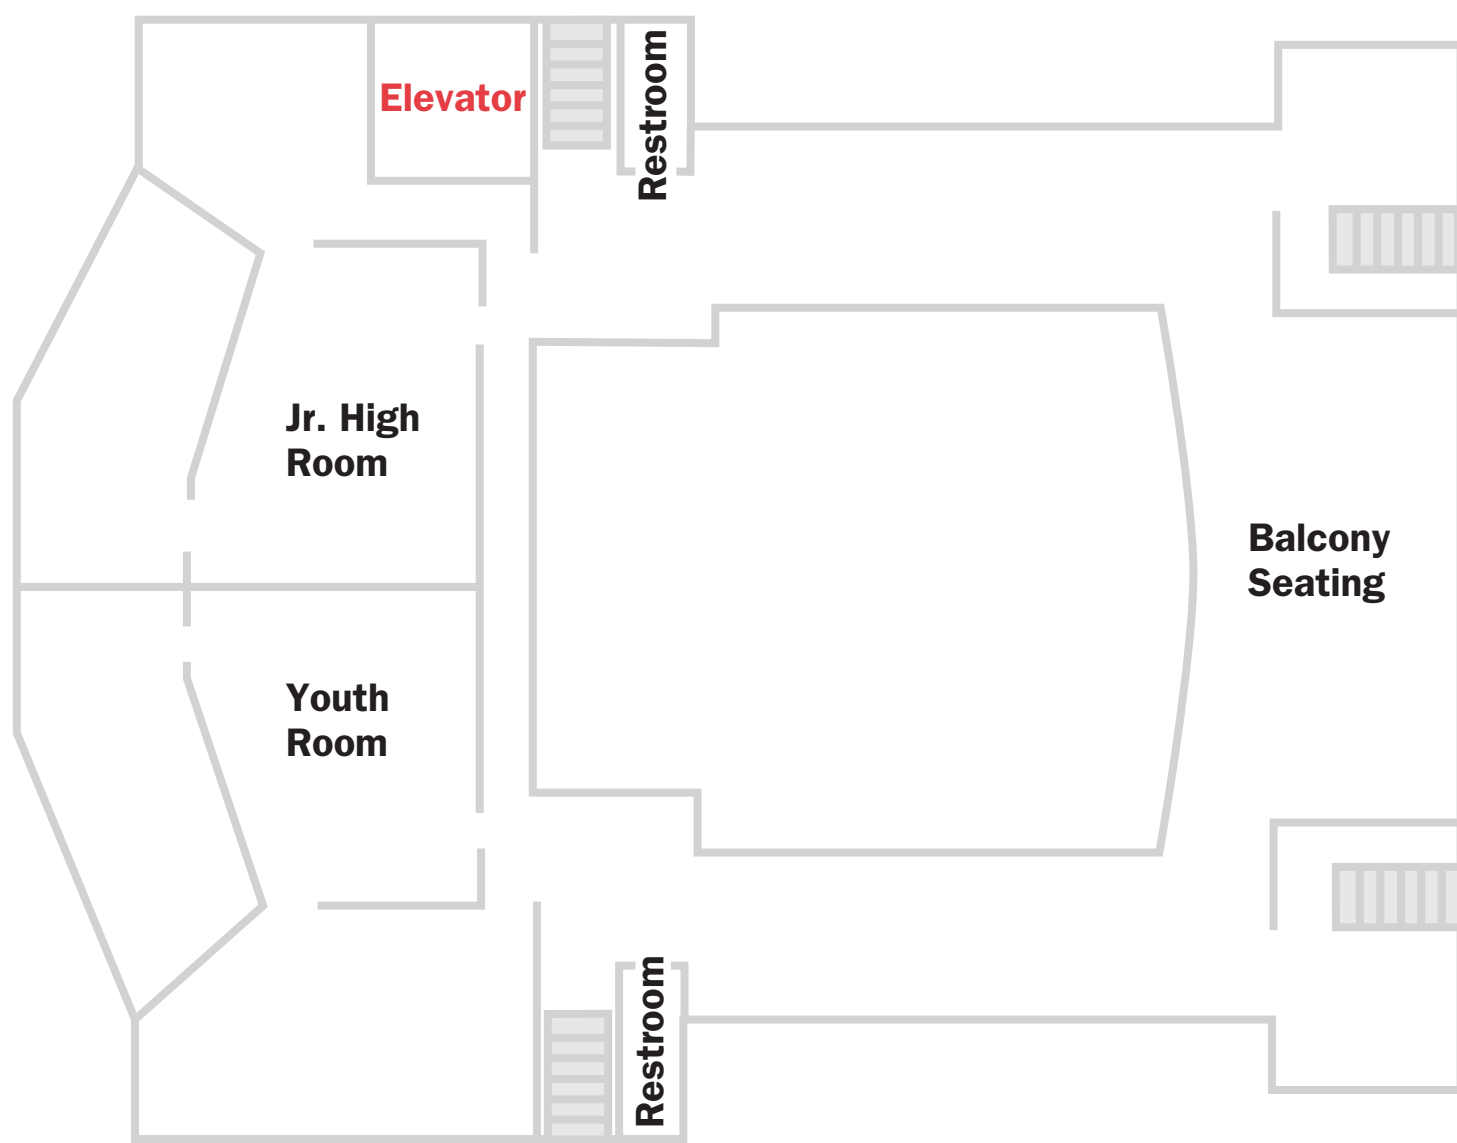

## Upper Floor/Balcony

### Jr. High Room

6–8 grade Sunday School  
6–8 grade Wed. Night Bible Study

### Youth Room

9–12 grade Sunday School  
9–12 grade Wed. Night Bible Study  
6–12 grade Wed. Night Worship & Fellowship

## Main Floor/Sanctuary